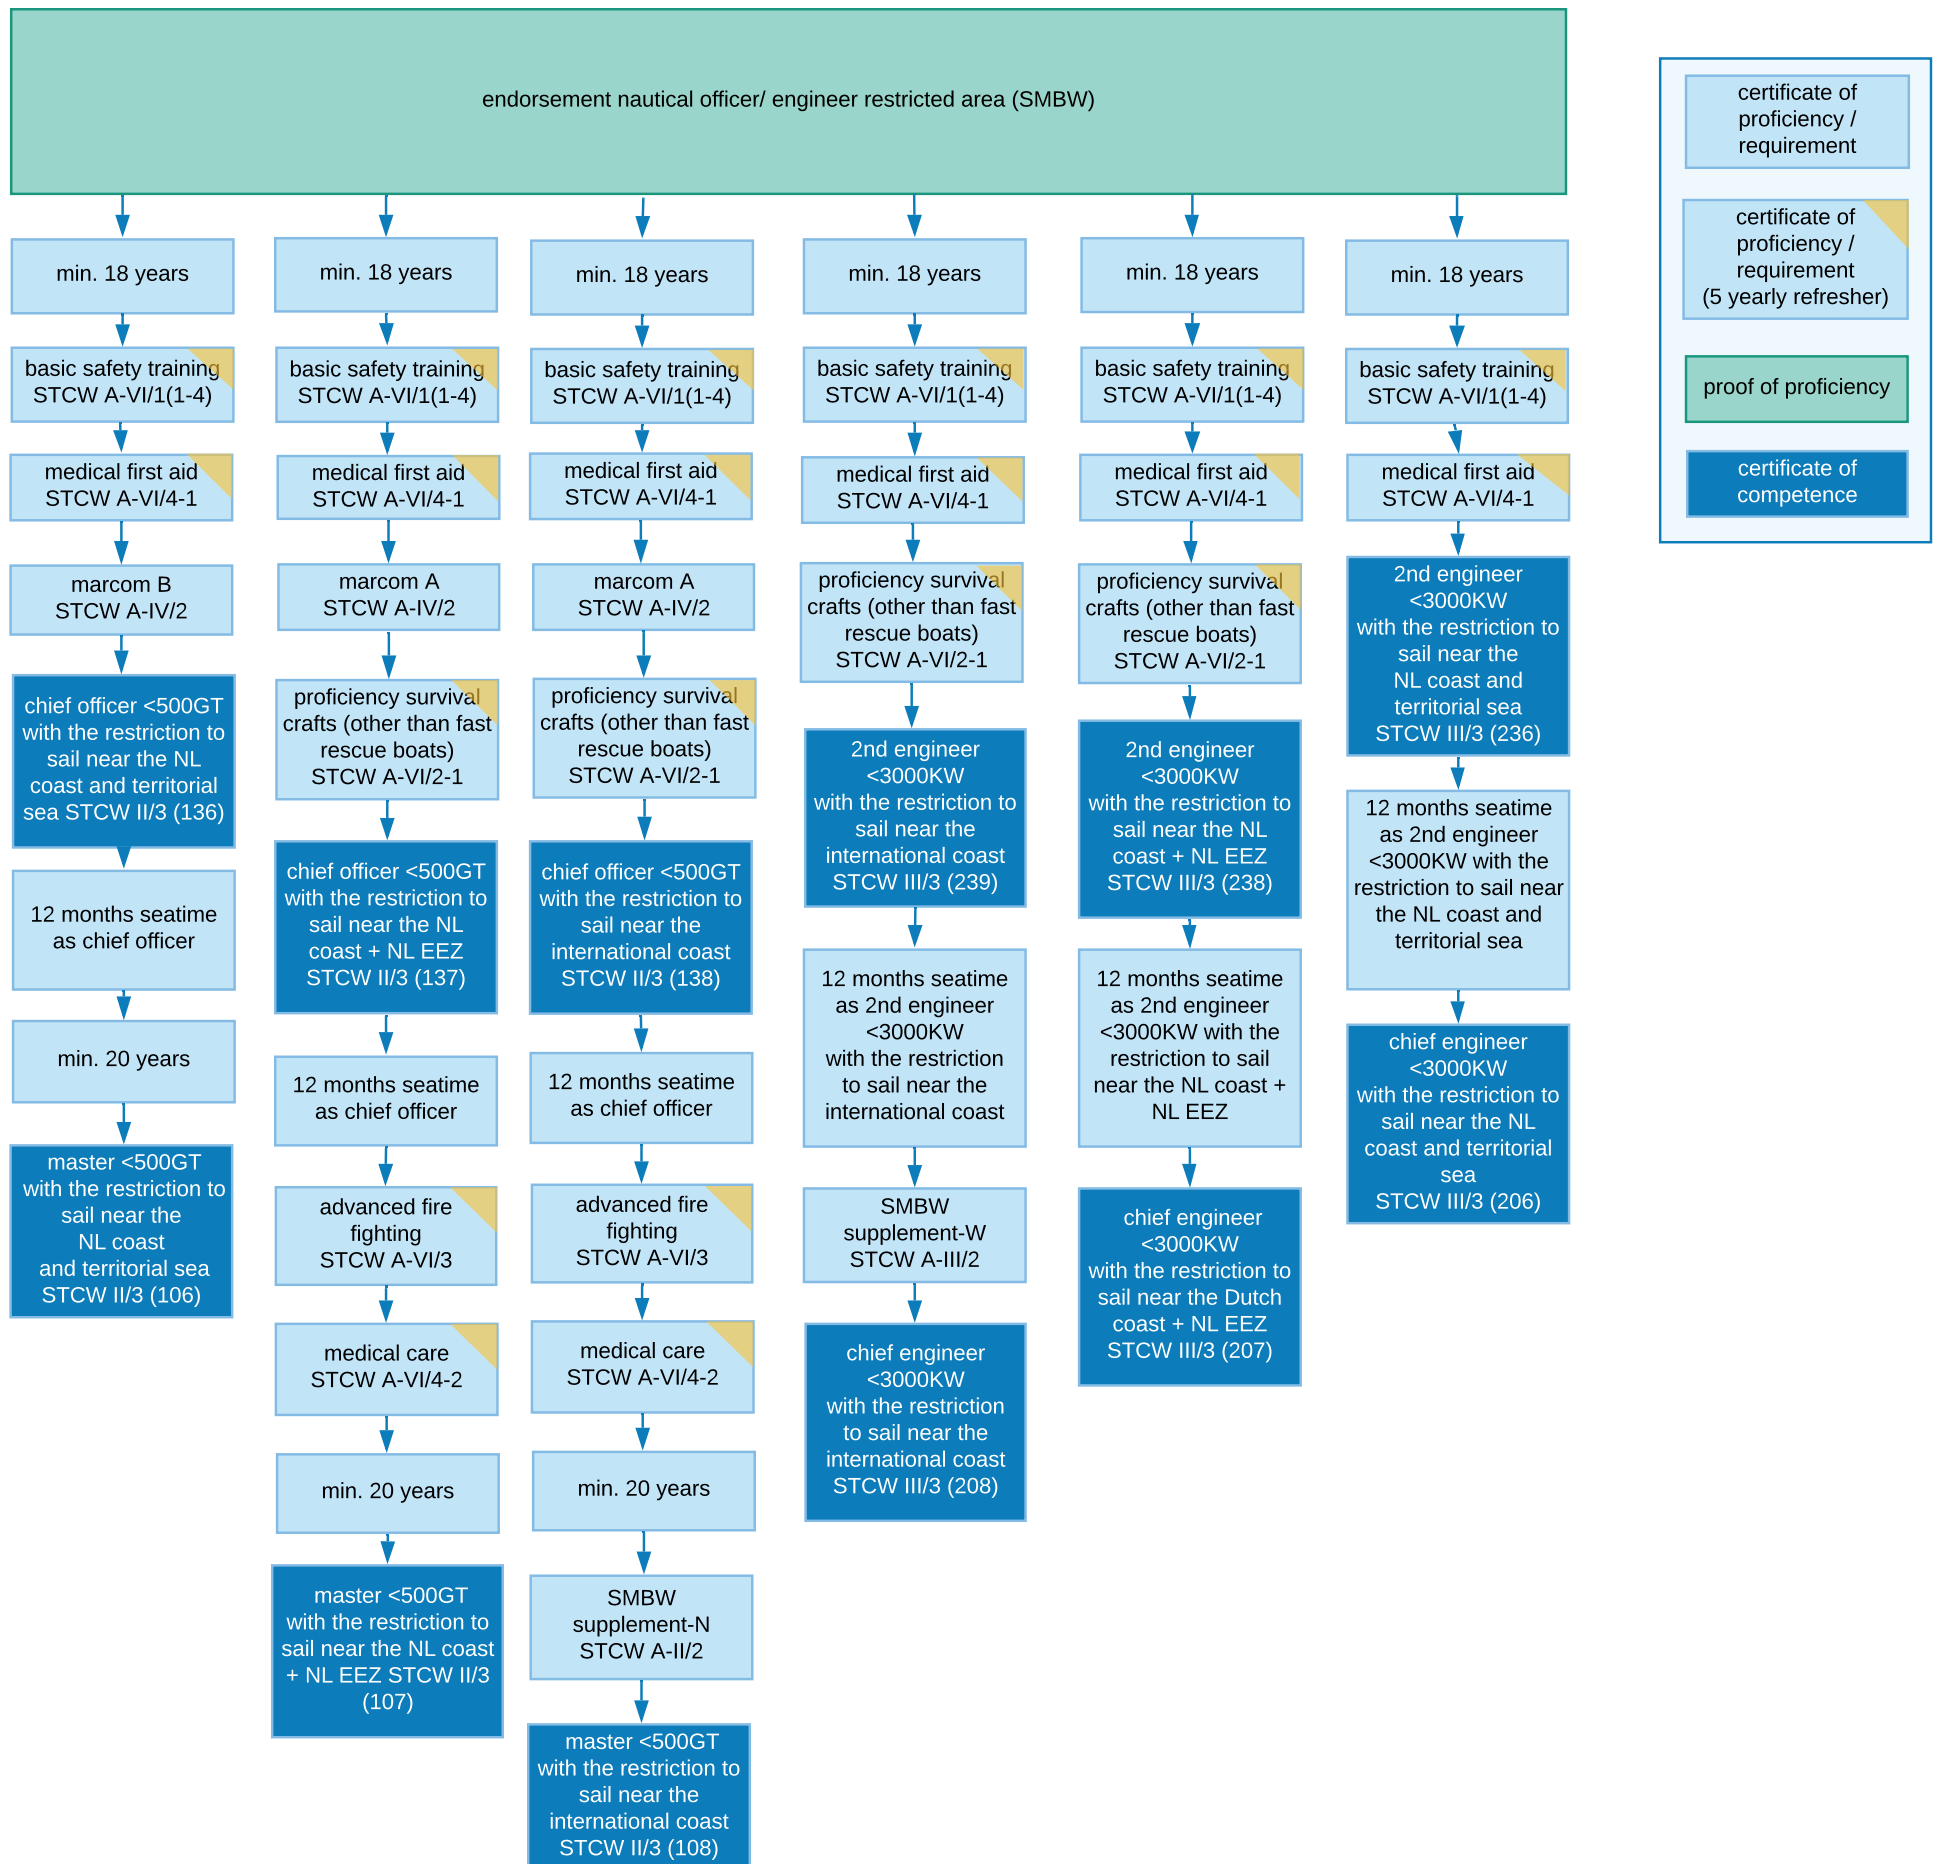

FLOWCHART CERTIFICATE OF COMPETENCE NAUTICAL OFFICER / ENGINEER LIMITED AREA (SMBW)

Version 2018-1

Source:

1. dutch seafarers act.
2. decree seafarers merchant shipping and sailing ships.
3. STCW code.