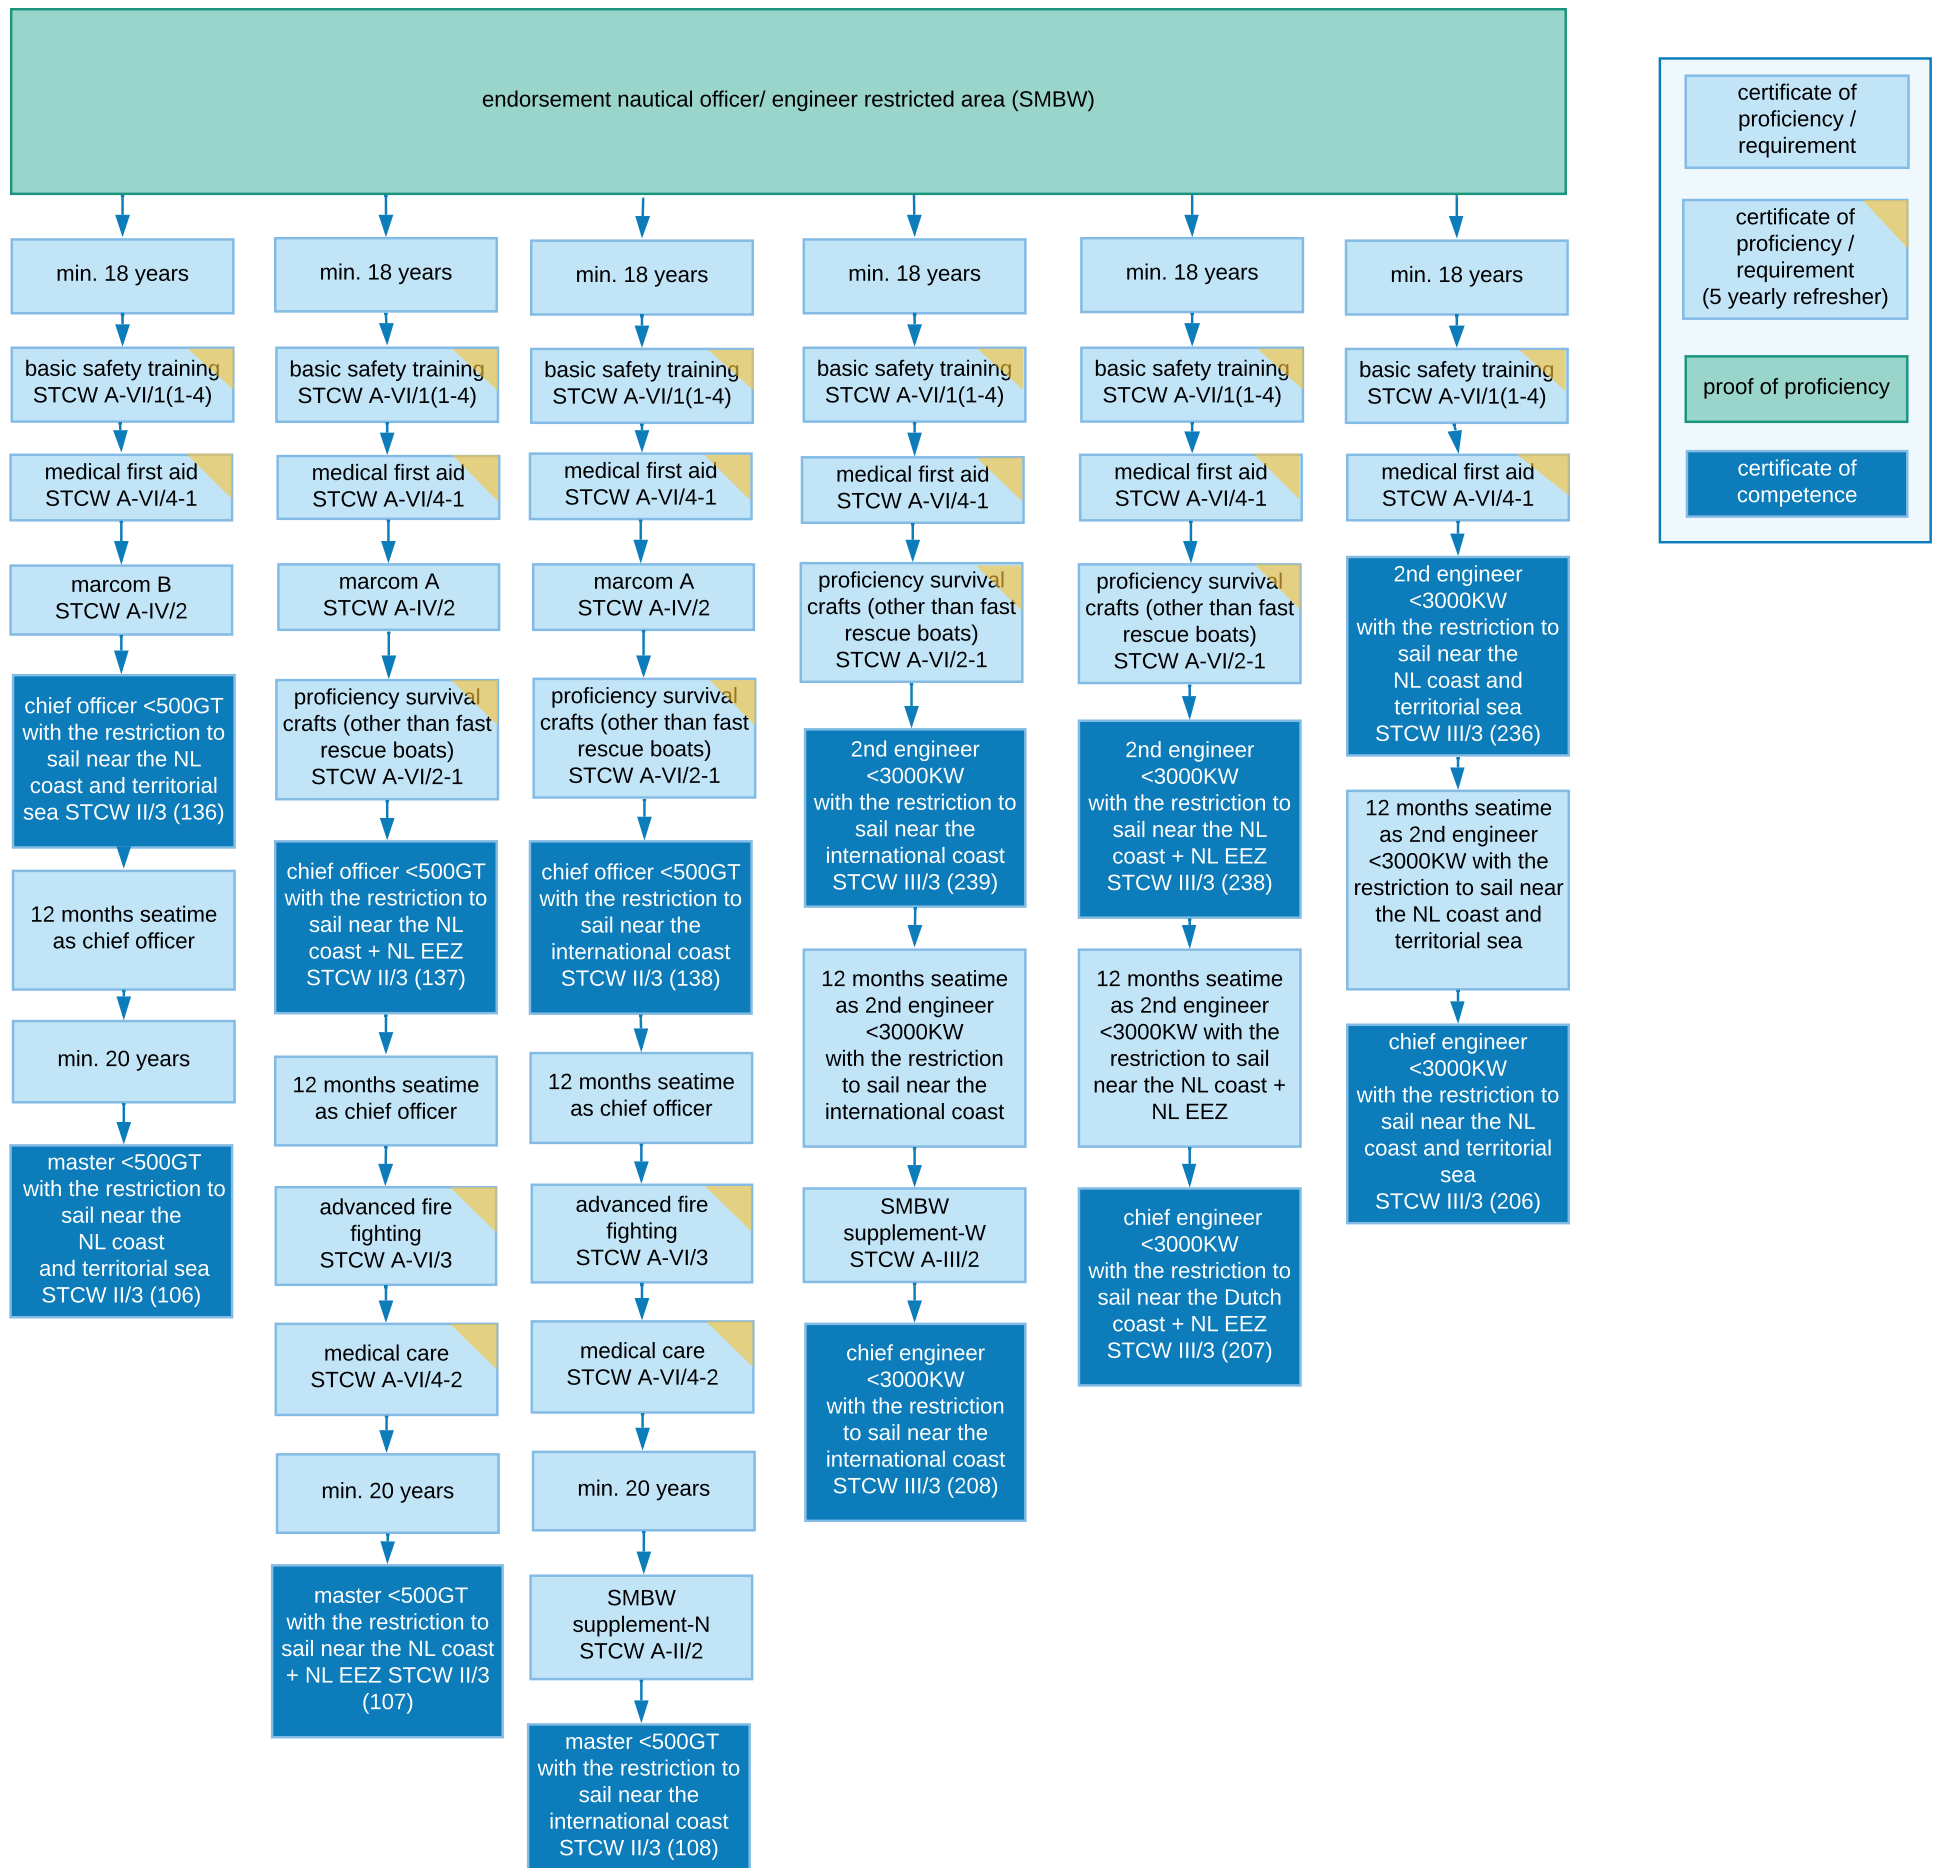

FLOWCHART CERTIFICATE OF COMPETENCE NAUTICAL OFFICER / ENGINEER LIMITED AREA (SMBW)

Version 2022-8

Source:

1. dutch seafarers act.
2. decree seafarers merchant shipping and sailing ships.
3. STCW code.